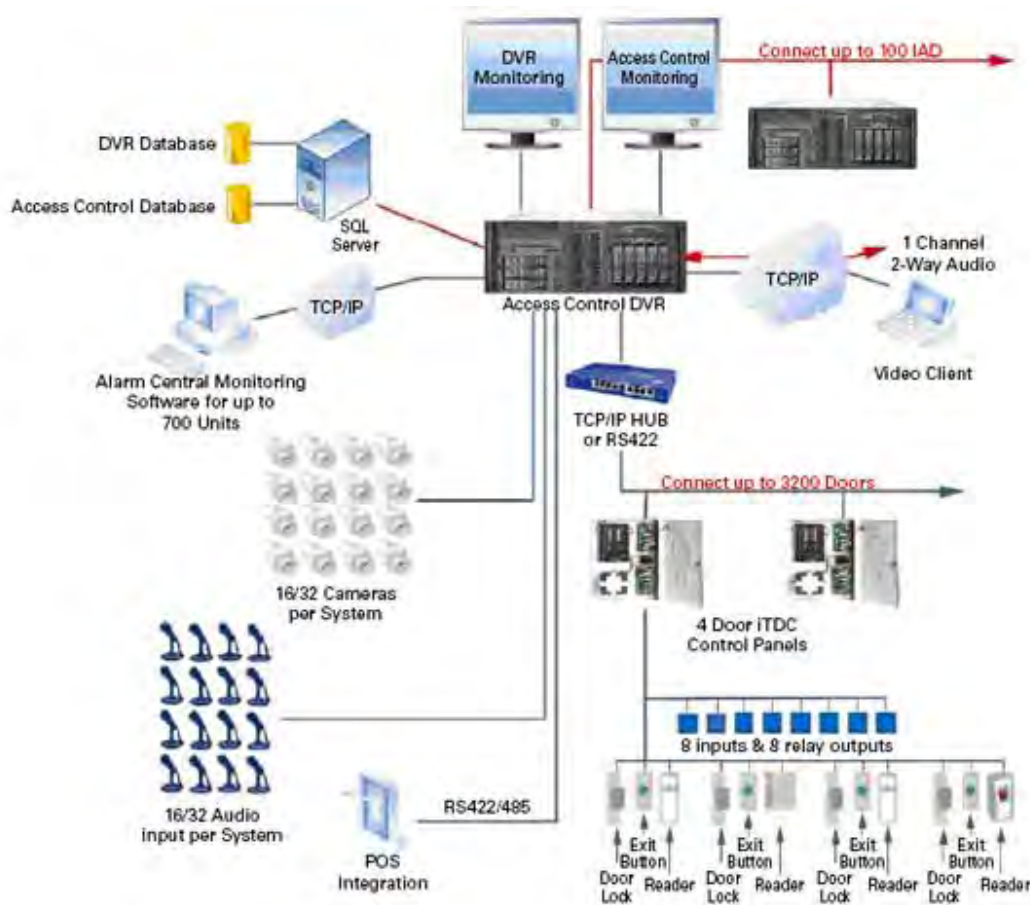

Video Surveillance System

Access Control DVR

A recurring dilemma occurs when it comes to offering a total security solution for combining Video Surveillance with Access Control. Without compromising features of either elements, our Access Control DVR is a powerful security solution which operates both features in an easy to use single software platform. It manages all aspects of Access Control and DVR in a synchronized fashion to give unparalleled control in security.

A good video surveillance system can make your business place safer, more efficient and less vulnerable to any possible dangers that may occur. From a single camera to multiple camera video surveillance system, we offers advance security solution by combing video surveillance with access control system, designed to protect all aspects of your business.

A recurring dilemma occurs when it comes to offering a total security solution for combining Video Surveillance with Access Control. Without compromising features of either elements, Our Access Control DVR is a powerful security solution which operates both features in an easy to use single software platform. It manages all aspects of Access Control and DVR in a synchronized fashion to give unparalleled control in security.